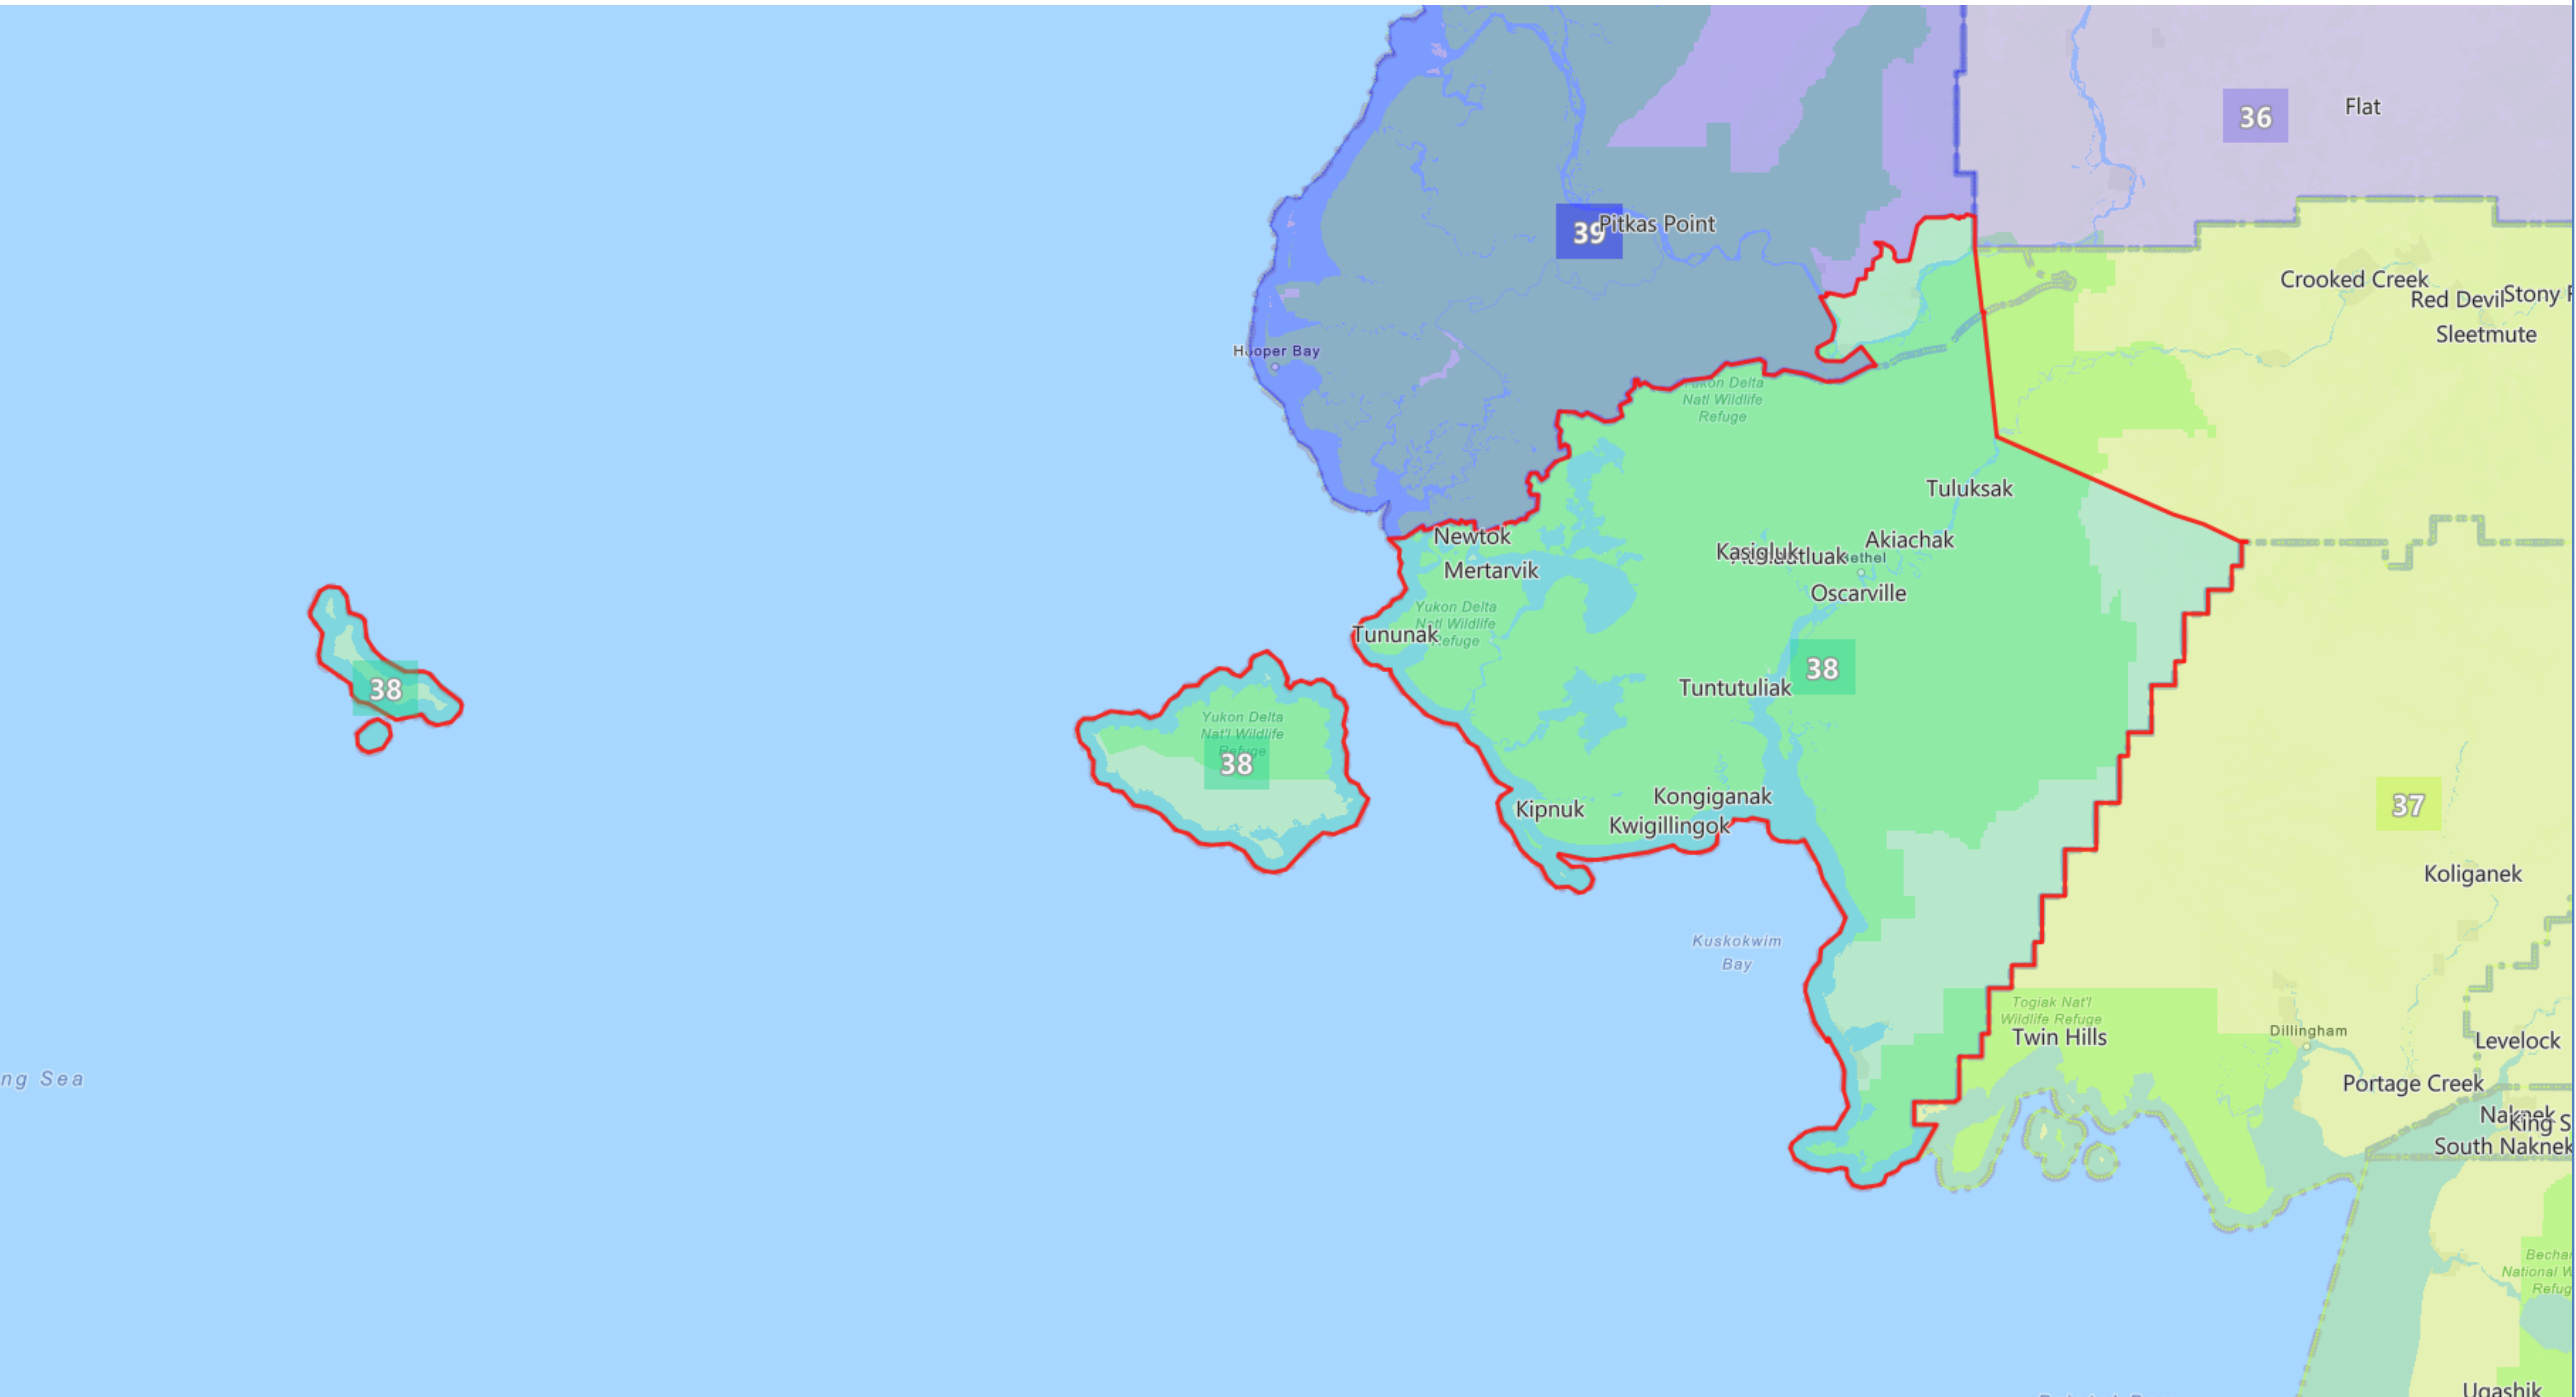

# Board Composite v. 1

Proposed Redistricting Plan Adopted by the Alaska Redistricting Board 9/9/2021

# District 38

Population: 17,636

Based on 2020 Census Geography and 2020 PL94-171 Data  
Map Gallery link: [www.akredistrict.org/maps](http://www.akredistrict.org/maps)