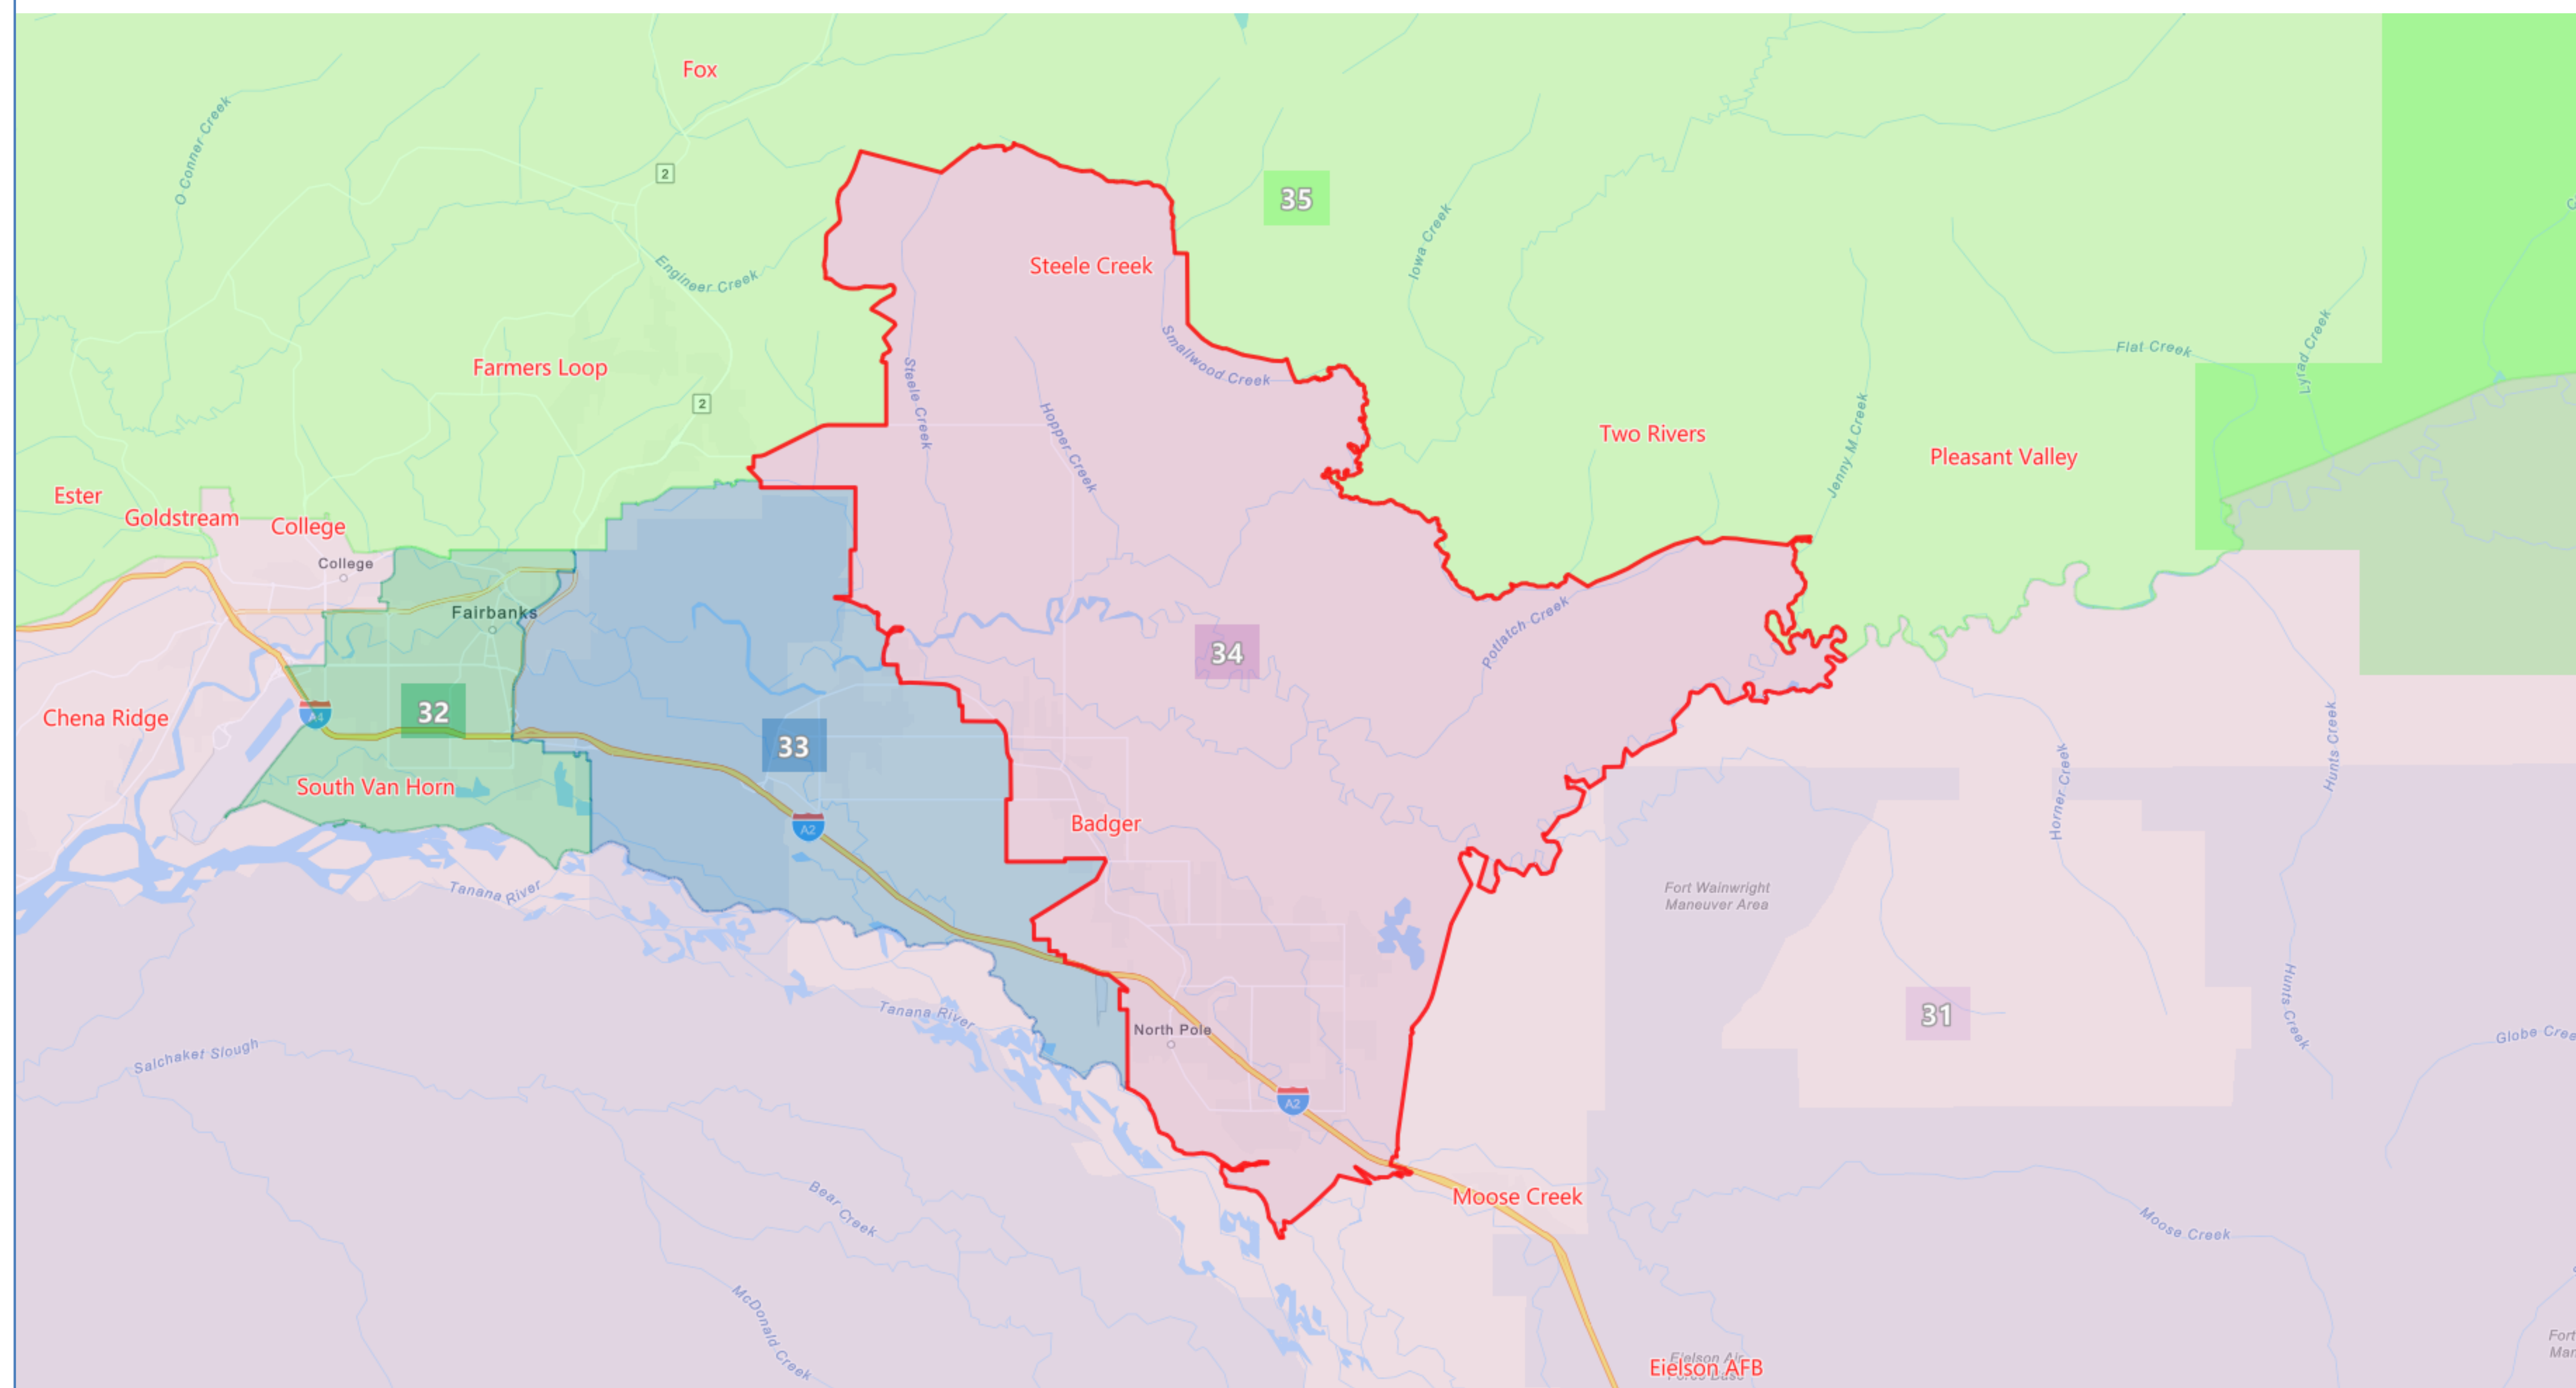

Board Composite v. 2

Proposed Redistricting Plan Adopted by the Alaska Redistricting Board 9/9/2021

District 34

Population: 19,132

Based on 2020 Census Geography and 2020 PL94-171 Data
Map Gallery link: www.akredistrict.org/maps