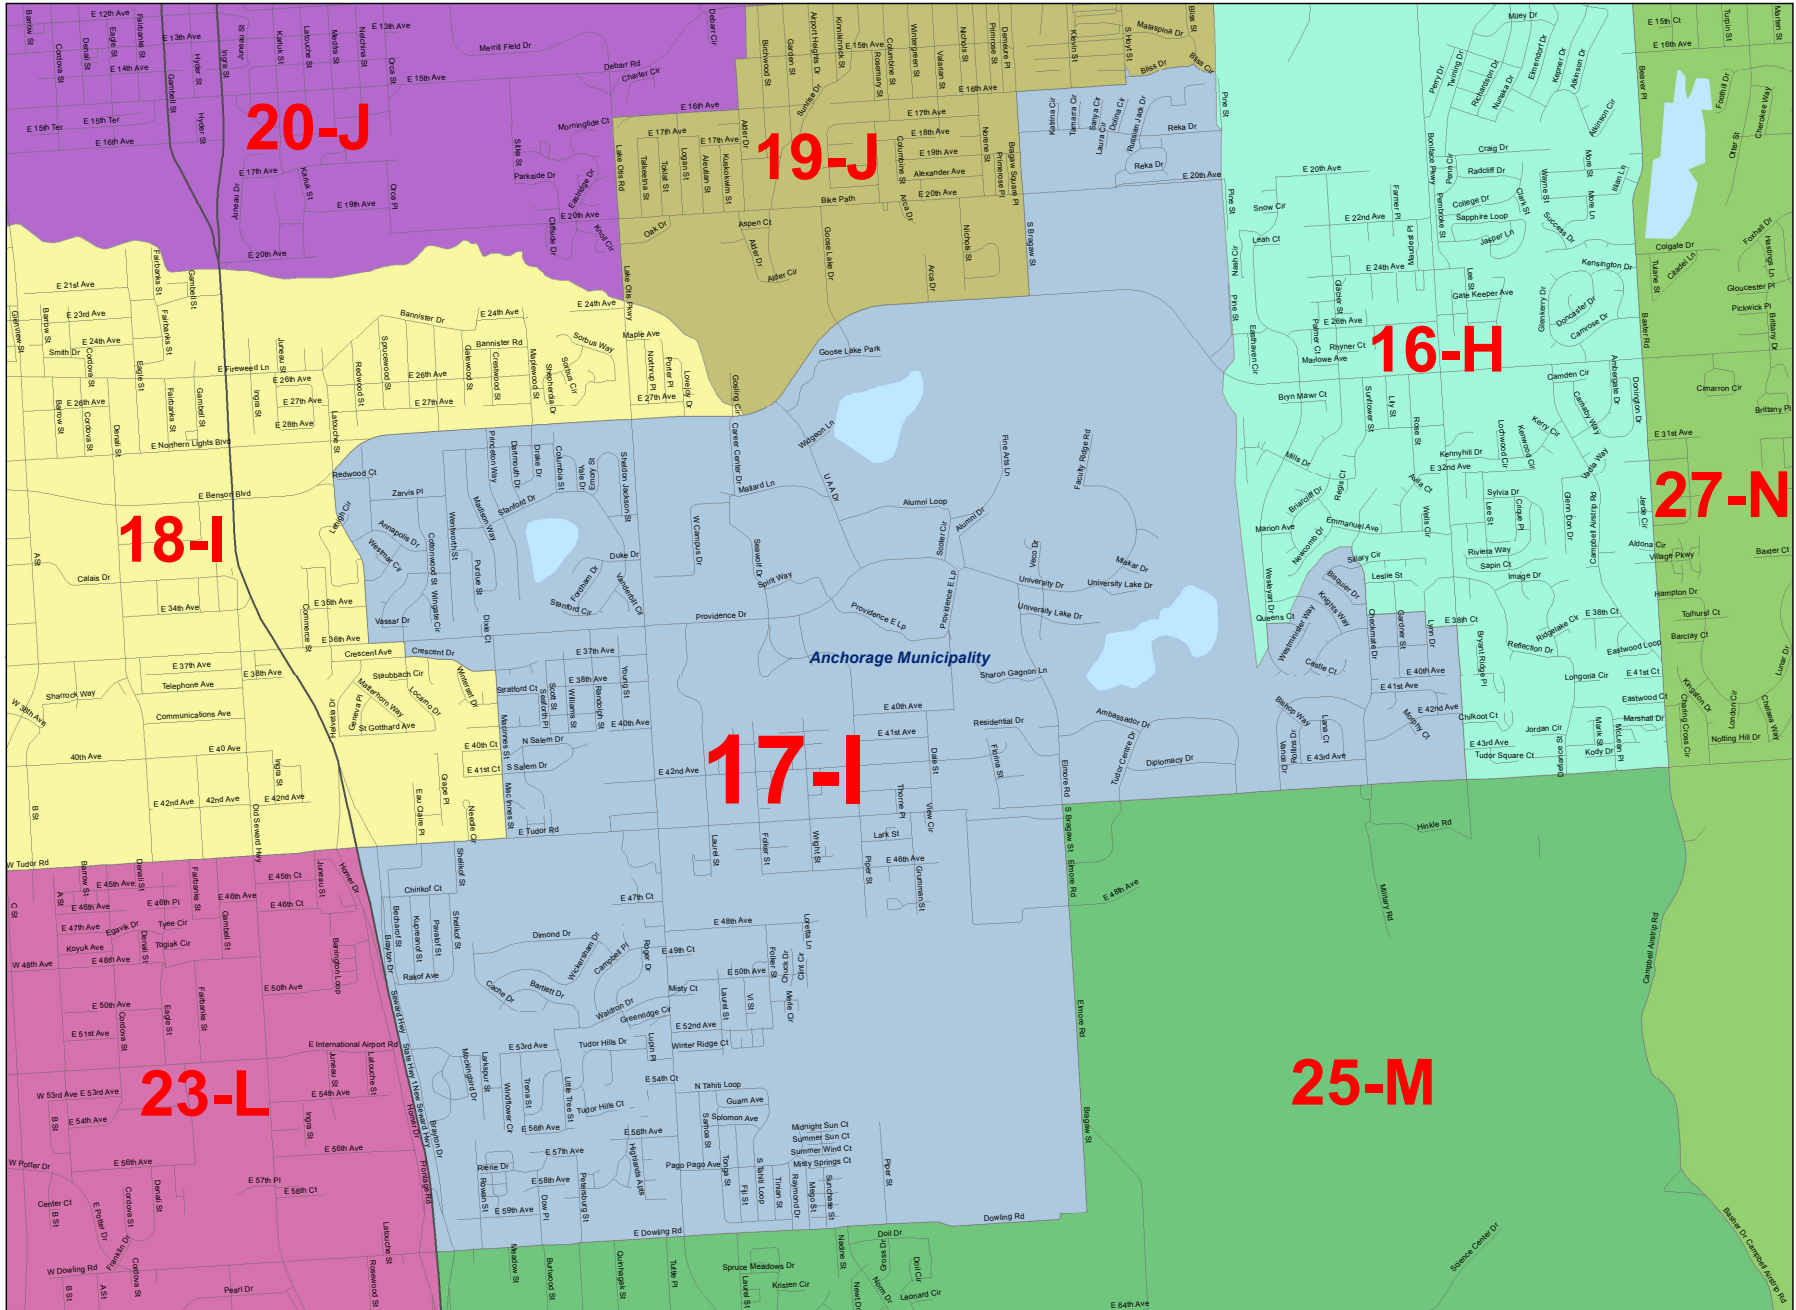

2013 Proclamation House Districts

House District
17

Legend

- Military
- City
- Borough
- Water Boundary

Prepared by:
Alaska Redistricting Board