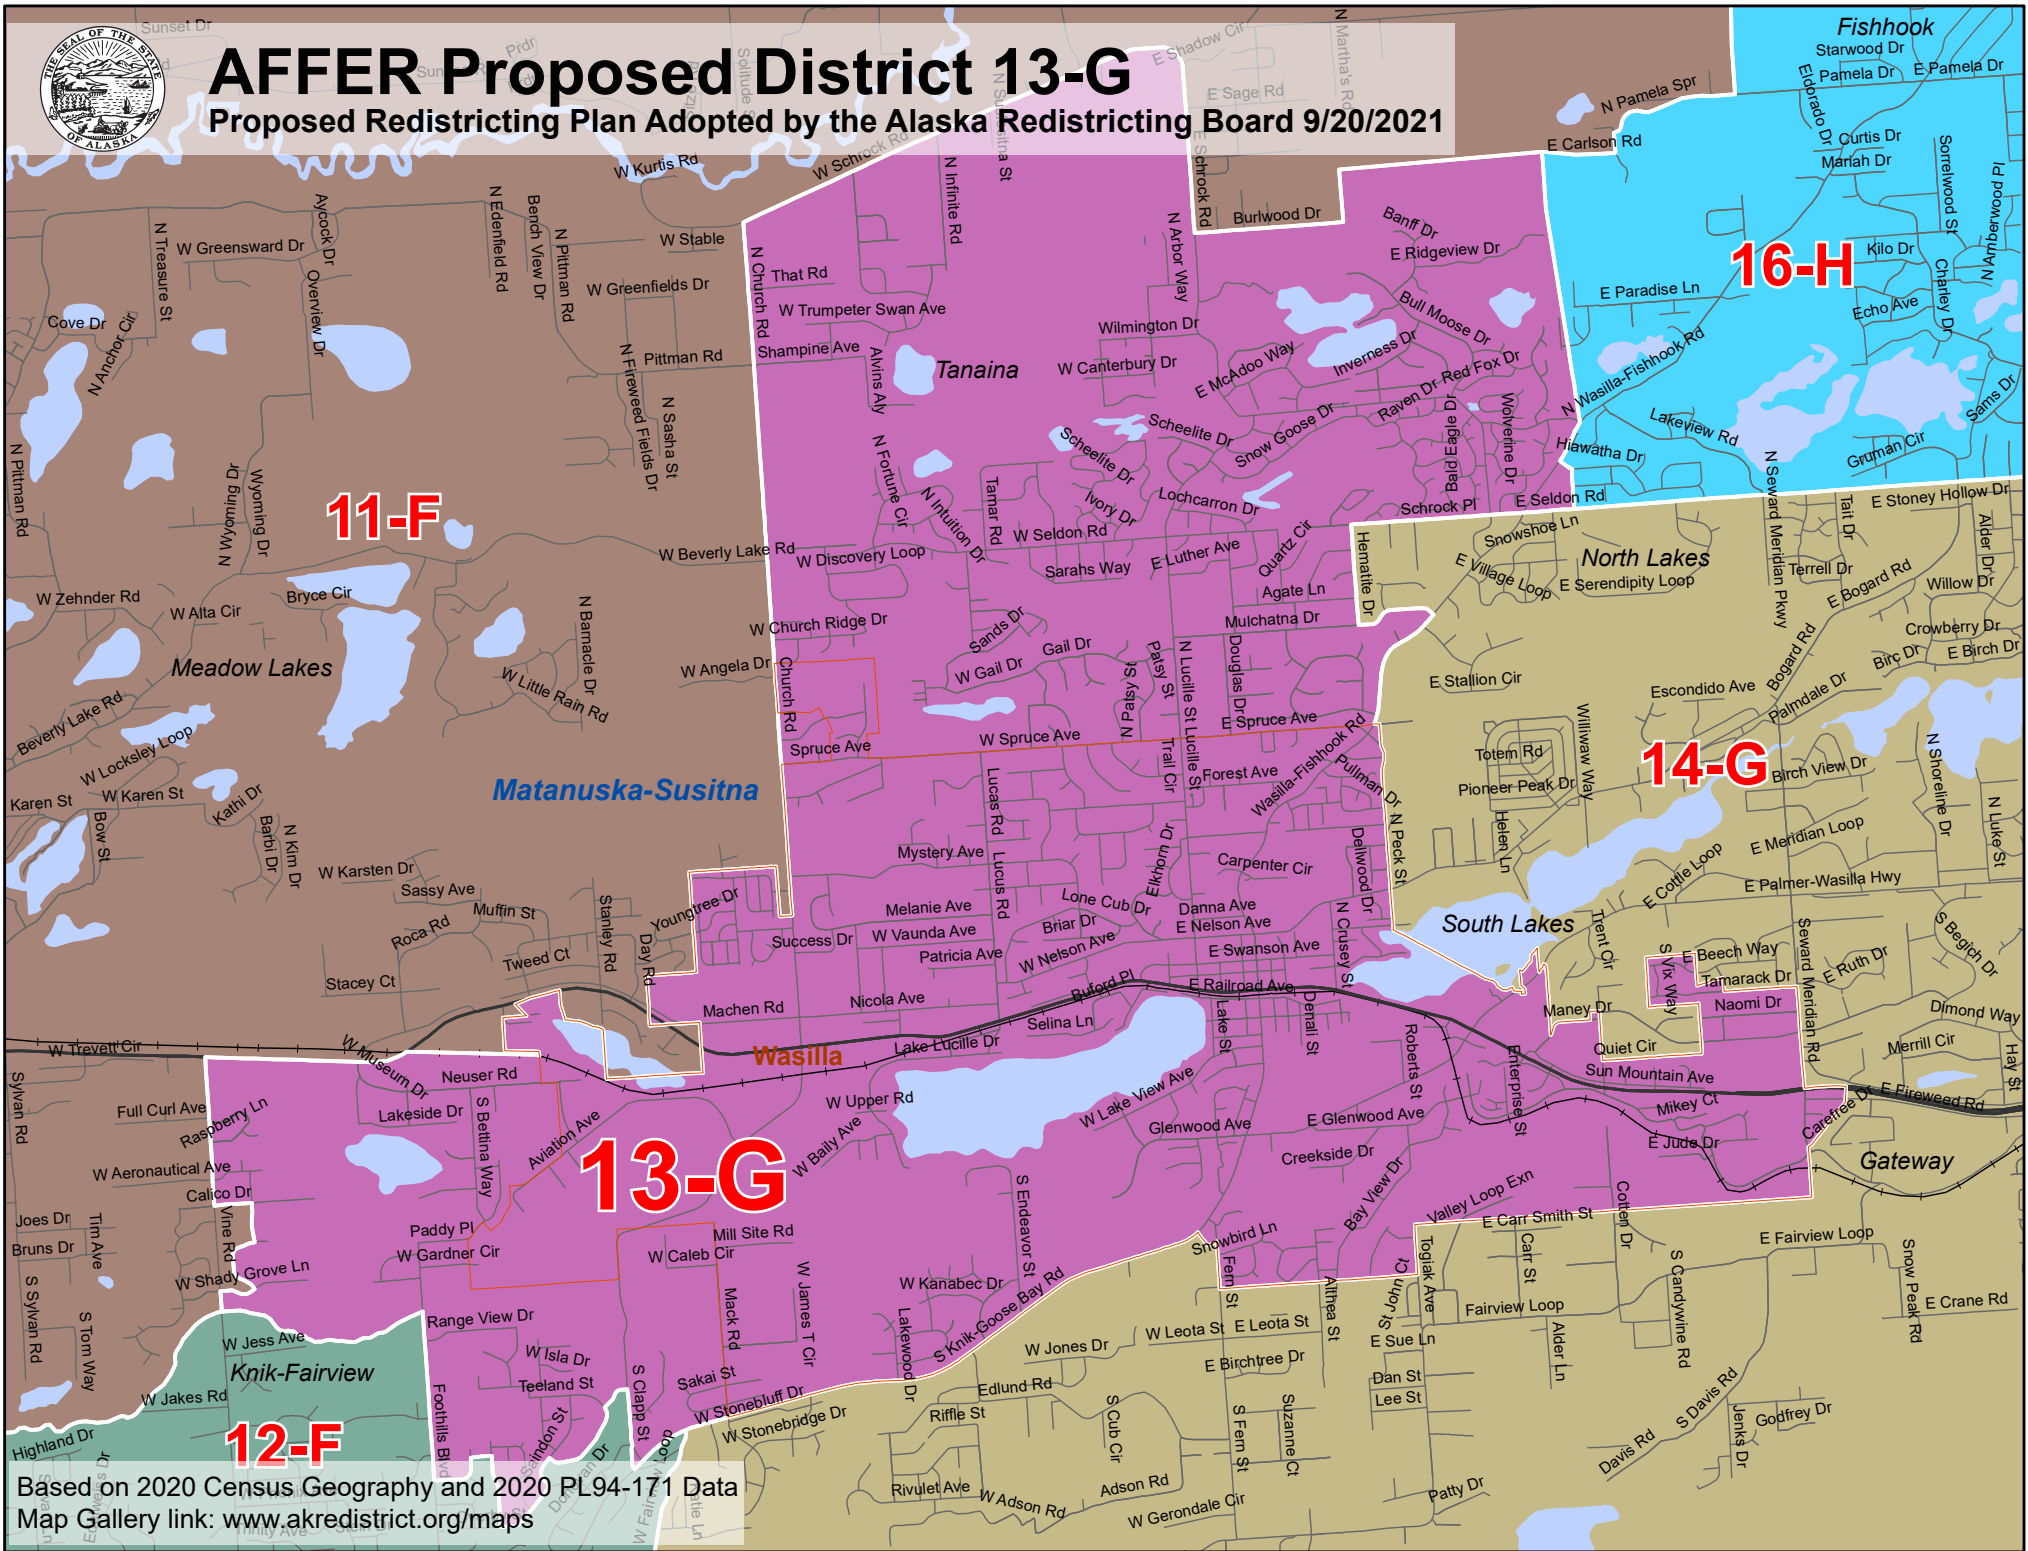

AFFER Proposed District 13-G

Proposed Redistricting Plan Adopted by the Alaska Redistricting Board 9/20/2021

11-F

16-H

14-G

13-G

12-F

Based on 2020 Census Geography and 2020 PL94-171 Data
Map Gallery link: www.akredistrict.org/maps